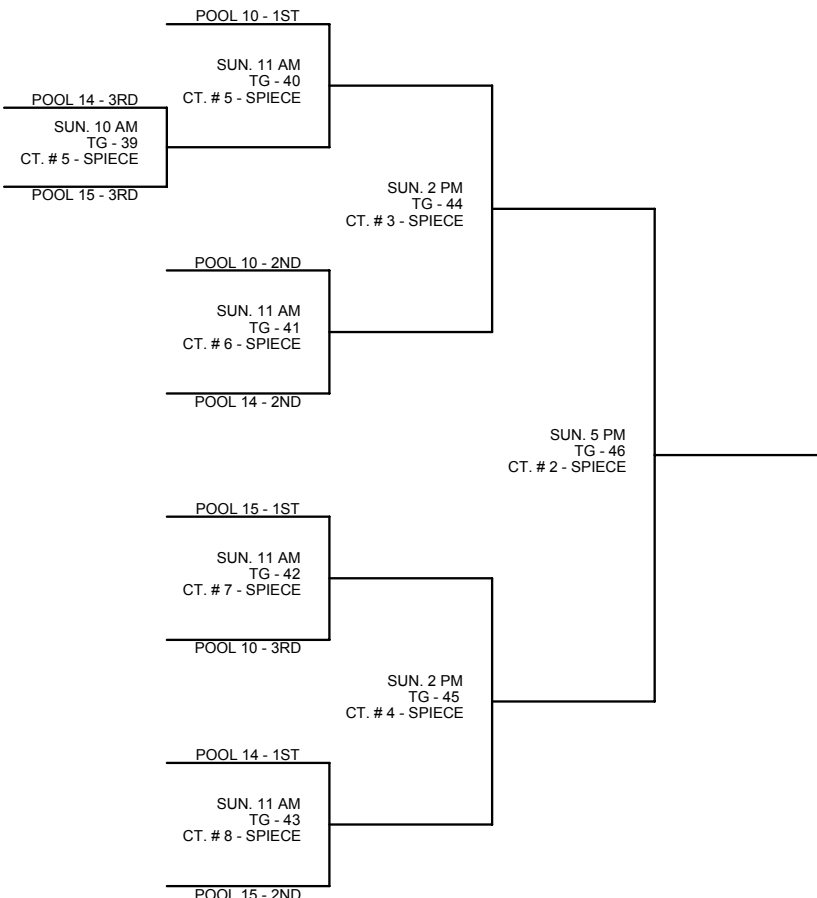

**2010 KIDS HELPING KIDS
FEBRUARY 12-14, 2010
SPIECE FIELDHOUSE
3RD GRADE BOYS**

**2010 KIDS HELPING KIDS
FEBRUARY 12-14, 2010
SPIECE FIELDHOUSE
4TH GRADE BOYS
DIVISION 1**

**2010 KIDS HELPING KIDS
FEBRUARY 12-14, 2010
SPIECE FIELDHOUSE
4TH GRADE BOYS
DIVISION 2**

**2010 KIDS HELPING KIDS
FEBRUARY 12-14, 2010
SPIECE FIELDHOUSE
5TH GRADE BOYS
DIVISION 1**

**2010 KIDS HELPING KIDS
FEBRUARY 12-14, 2010
SPIECE FIELDHOUSE
5TH GRADE BOYS
DIVISION 2**

2010 KIDS HELPING KIDS
FEBRUARY 12-14, 2010
SPIECE FIELDHOUSE
7TH GRADE BOYS
DIVISION 1