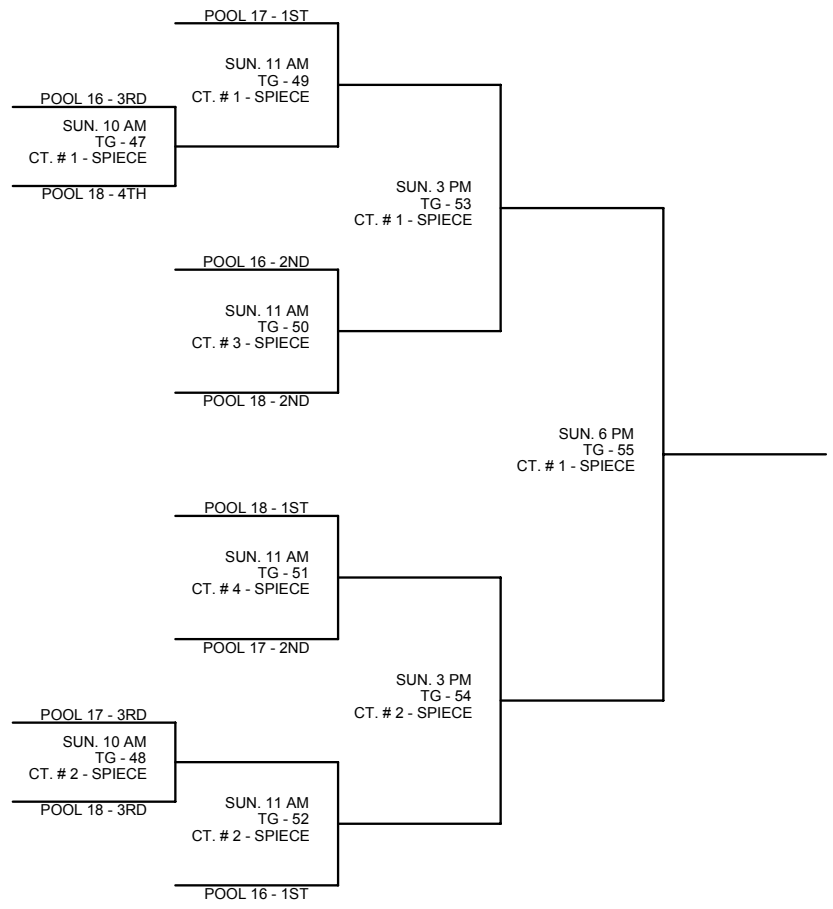

**2010 KIDS HELPING KIDS
FEBRUARY 12-14, 2010
SPIECE FIELDHOUSE
3RD GRADE BOYS**

**2010 KIDS HELPING KIDS
FEBRUARY 12-14, 2010
SPIECE FIELDHOUSE
4TH GRADE BOYS
DIVISION 1**

**2010 KIDS HELPING KIDS
FEBRUARY 12-14, 2010
SPIECE FIELDHOUSE
4TH GRADE BOYS
DIVISION 2**

**2010 KIDS HELPING KIDS
FEBRUARY 12-14, 2010
SPIECE FIELDHOUSE
5TH GRADE BOYS
DIVISION 1**

**2010 KIDS HELPING KIDS
FEBRUARY 12-14, 2010
SPIECE FIELDHOUSE
5TH GRADE BOYS
DIVISION 2**

2010 KIDS HELPING KIDS
FEBRUARY 12-14, 2010
SPIECE FIELDHOUSE
7TH GRADE BOYS
DIVISION 1