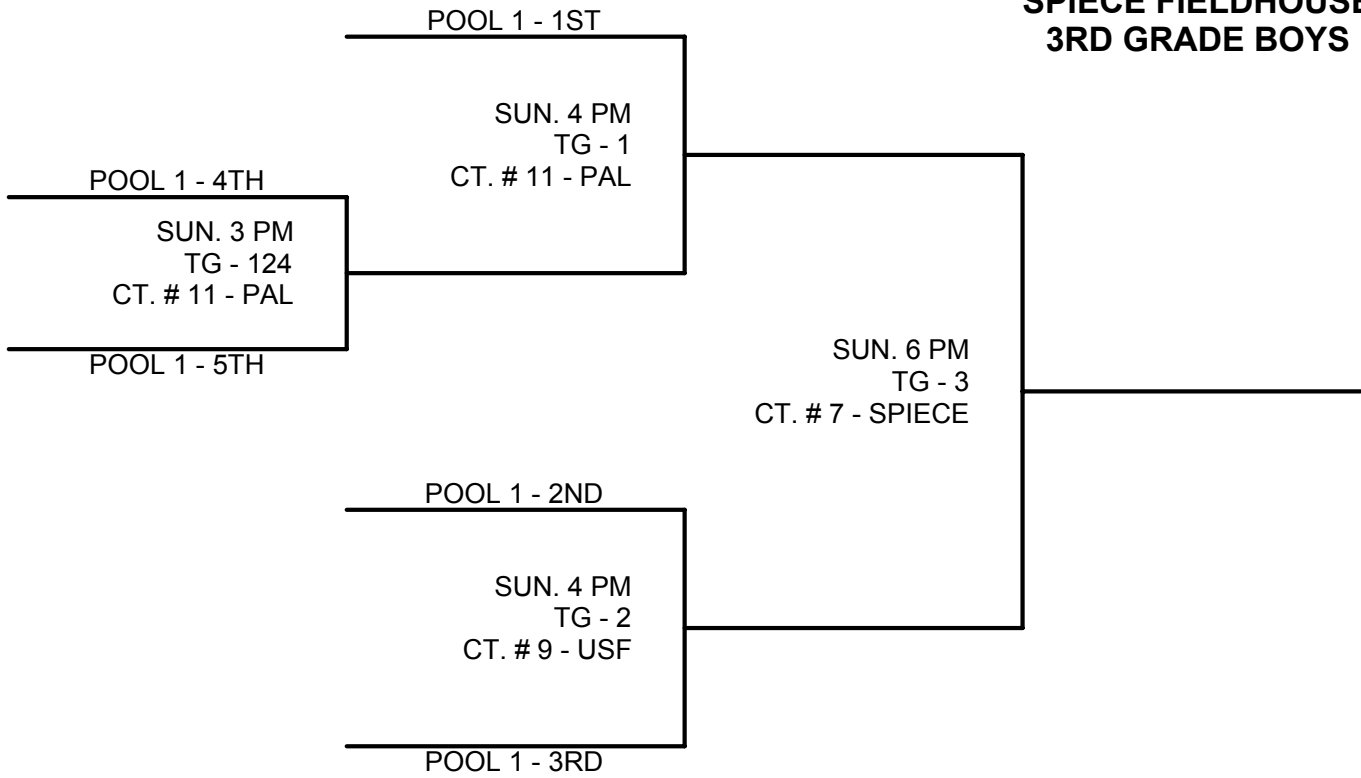

**2010 KIDS HELPING KIDS
FEBRUARY 12-14, 2010
SPIECE FIELDHOUSE
3RD GRADE BOYS**

**2010 KIDS HELPING KIDS
FEBRUARY 12-14, 2010
SPIECE FIELDHOUSE
4TH GRADE BOYS
DIVISION 1**

**2010 KIDS HELPING KIDS
FEBRUARY 12-14, 2010
SPIECE FIELDHOUSE
4TH GRADE BOYS
DIVISION 2**

**2010 KIDS HELPING KIDS
FEBRUARY 12-14, 2010
SPIECE FIELDHOUSE
5TH GRADE BOYS
DIVISION 1**

**2010 KIDS HELPING KIDS
FEBRUARY 12-14, 2010
SPIECE FIELDHOUSE
5TH GRADE BOYS
DIVISION 2**

2010 KIDS HELPING KIDS
FEBRUARY 12-14, 2010
SPIECE FIELDHOUSE
7TH GRADE BOYS
DIVISION 1