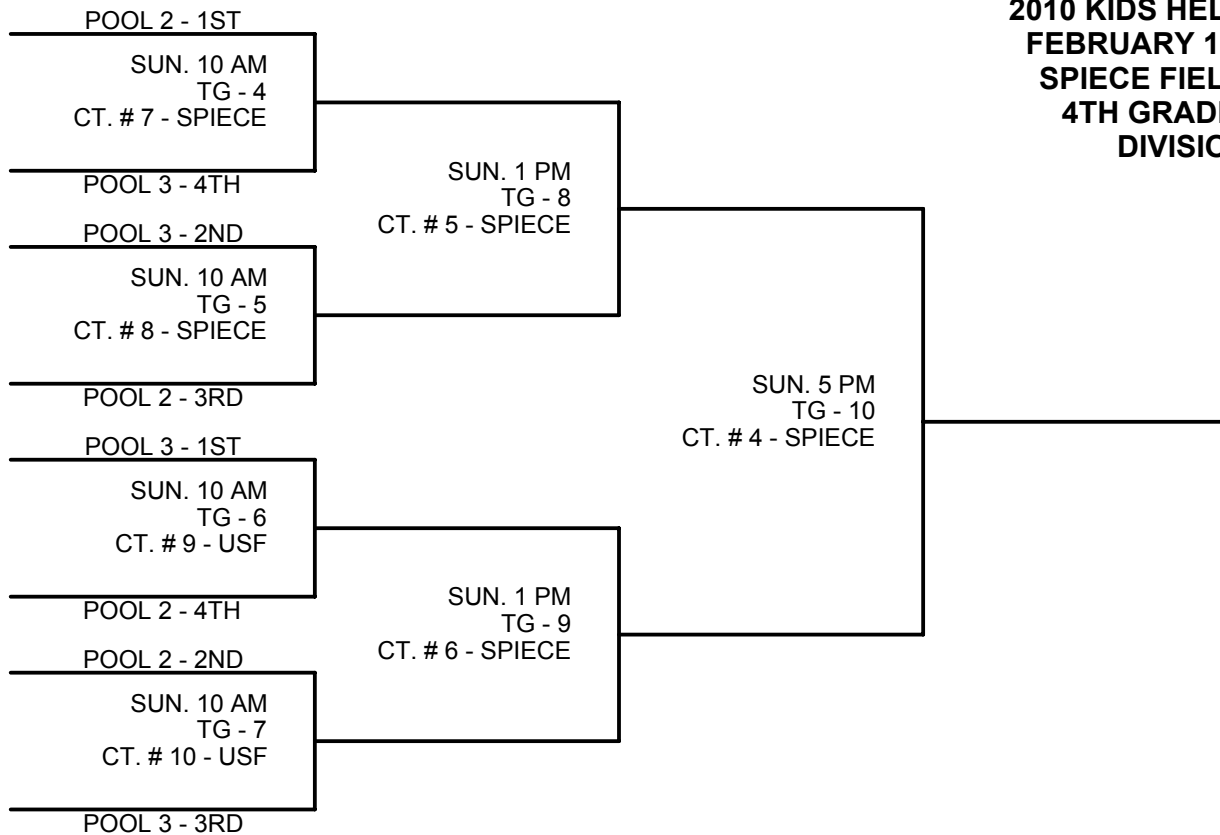

**2010 KIDS HELPING KIDS
FEBRUARY 12-14, 2010
SPIECE FIELDHOUSE
3RD GRADE BOYS**

**2010 KIDS HELPING KIDS
FEBRUARY 12-14, 2010
SPIECE FIELDHOUSE
4TH GRADE BOYS
DIVISION 1**

**2010 KIDS HELPING KIDS
FEBRUARY 12-14, 2010
SPIECE FIELDHOUSE
4TH GRADE BOYS
DIVISION 2**

**2010 KIDS HELPING KIDS
FEBRUARY 12-14, 2010
SPIECE FIELDHOUSE
5TH GRADE BOYS
DIVISION 1**

**2010 KIDS HELPING KIDS
FEBRUARY 12-14, 2010
SPIECE FIELDHOUSE
5TH GRADE BOYS
DIVISION 2**

2010 KIDS HELPING KIDS
FEBRUARY 12-14, 2010
SPIECE FIELDHOUSE
7TH GRADE BOYS
DIVISION 1