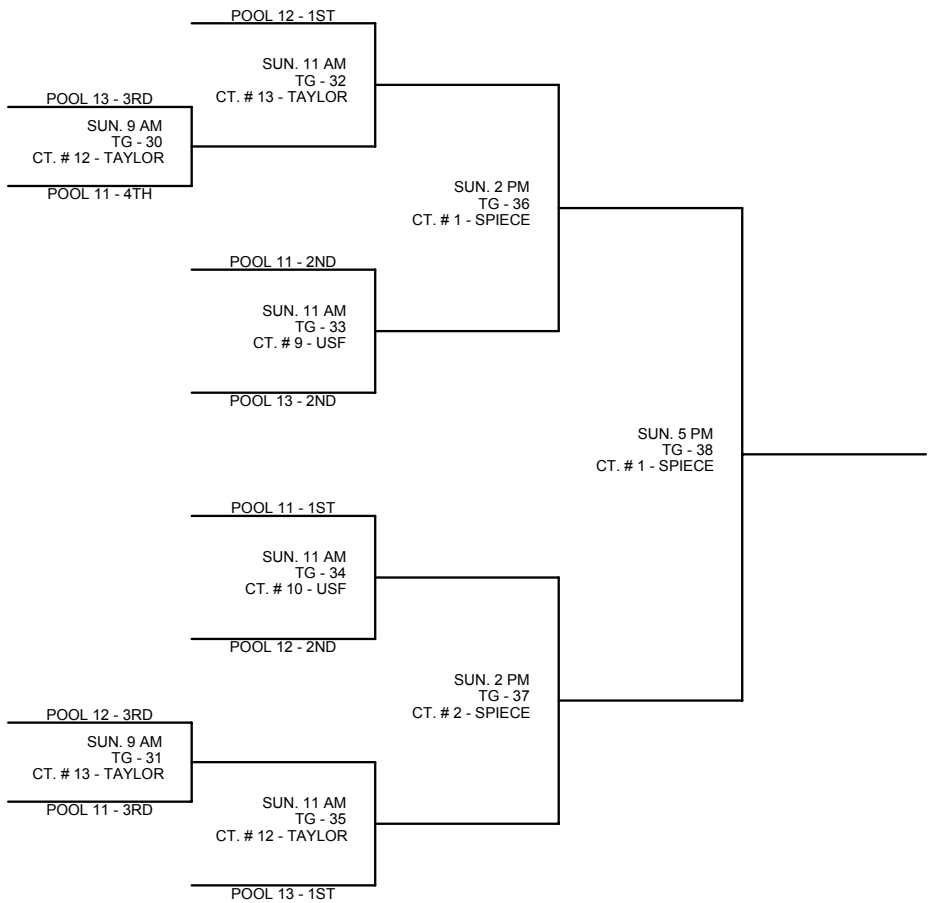

**2010 KIDS HELPING KIDS
FEBRUARY 12-14, 2010
SPIECE FIELDHOUSE
3RD GRADE BOYS**

**2010 KIDS HELPING KIDS
FEBRUARY 12-14, 2010
SPIECE FIELDHOUSE
4TH GRADE BOYS
DIVISION 1**

**2010 KIDS HELPING KIDS
FEBRUARY 12-14, 2010
SPIECE FIELDHOUSE
4TH GRADE BOYS
DIVISION 2**

**2010 KIDS HELPING KIDS
FEBRUARY 12-14, 2010
SPIECE FIELDHOUSE
5TH GRADE BOYS
DIVISION 1**

**2010 KIDS HELPING KIDS
FEBRUARY 12-14, 2010
SPIECE FIELDHOUSE
5TH GRADE BOYS
DIVISION 2**

2010 KIDS HELPING KIDS
FEBRUARY 12-14, 2010
SPIECE FIELDHOUSE
7TH GRADE BOYS
DIVISION 1