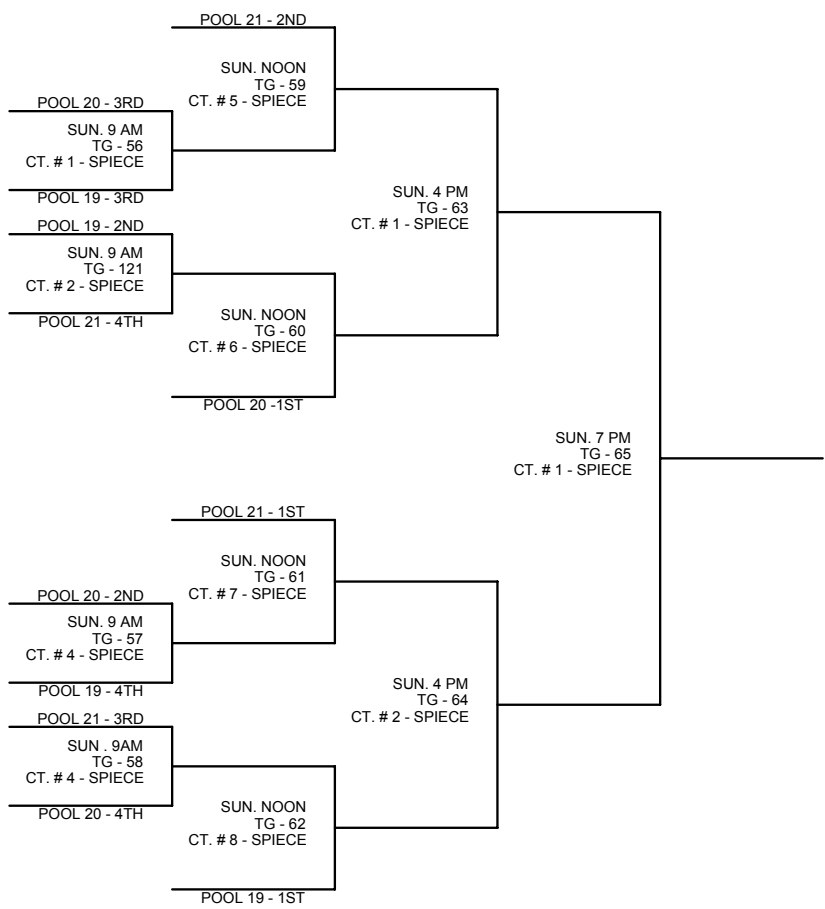

2010 KIDS HELPING KIDS
FEBRUARY 12-14, 2010
SPIECE FIELDHOUSE
7TH GRADE BOYS
DIVISION 2