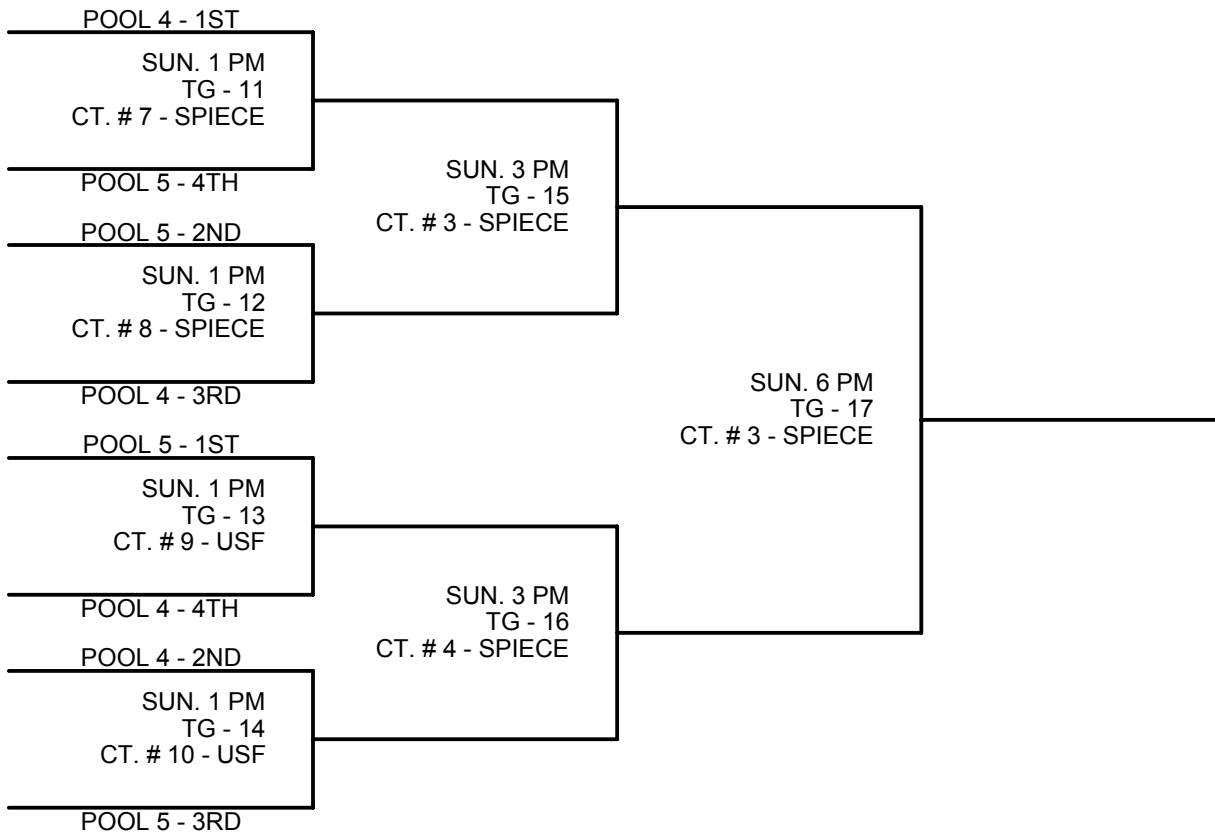

**2010 KIDS HELPING KIDS
FEBRUARY 12-14, 2010
SPIECE FIELDHOUSE
3RD GRADE BOYS**

**2010 KIDS HELPING KIDS
FEBRUARY 12-14, 2010
SPIECE FIELDHOUSE
4TH GRADE BOYS
DIVISION 1**

**2010 KIDS HELPING KIDS
FEBRUARY 12-14, 2010
SPIECE FIELDHOUSE
4TH GRADE BOYS
DIVISION 2**

**2010 KIDS HELPING KIDS
FEBRUARY 12-14, 2010
SPIECE FIELDHOUSE
5TH GRADE BOYS
DIVISION 1**

**2010 KIDS HELPING KIDS
FEBRUARY 12-14, 2010
SPIECE FIELDHOUSE
5TH GRADE BOYS
DIVISION 2**

2010 KIDS HELPING KIDS
FEBRUARY 12-14, 2010
SPIECE FIELDHOUSE
7TH GRADE BOYS
DIVISION 1