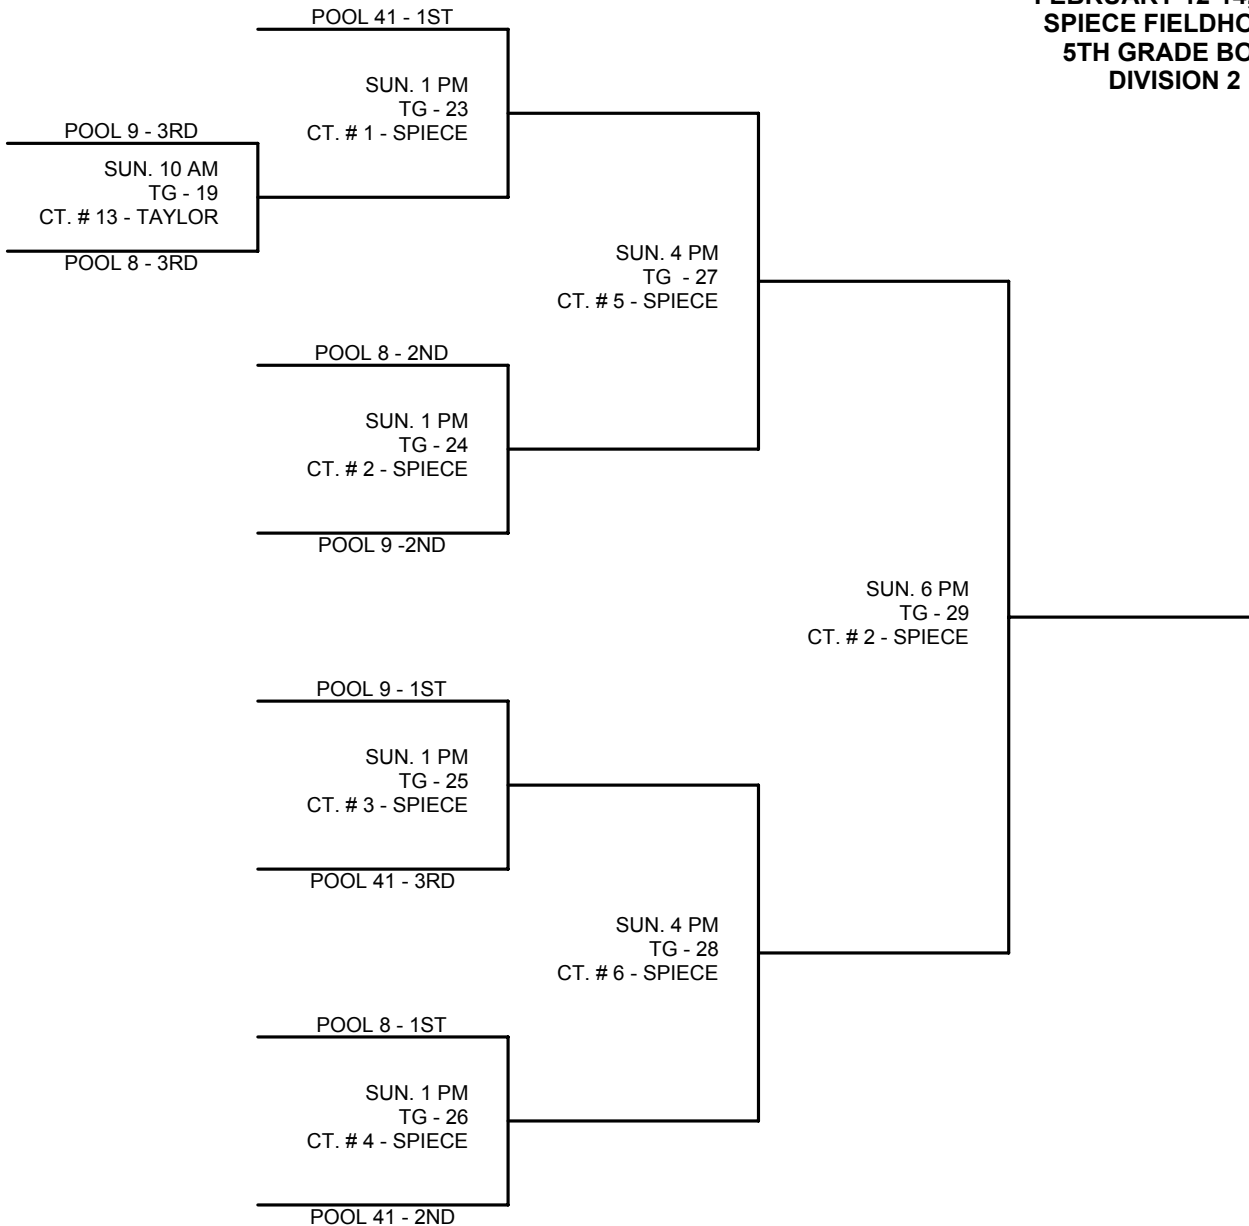

**2010 KIDS HELPING KIDS
FEBRUARY 12-14, 2010
SPIECE FIELDHOUSE
3RD GRADE BOYS**

**2010 KIDS HELPING KIDS
FEBRUARY 12-14, 2010
SPIECE FIELDHOUSE
4TH GRADE BOYS
DIVISION 1**

**2010 KIDS HELPING KIDS
FEBRUARY 12-14, 2010
SPIECE FIELDHOUSE
4TH GRADE BOYS
DIVISION 2**

**2010 KIDS HELPING KIDS
FEBRUARY 12-14, 2010
SPIECE FIELDHOUSE
5TH GRADE BOYS
DIVISION 1**

**2010 KIDS HELPING KIDS
FEBRUARY 12-14, 2010
SPIECE FIELDHOUSE
5TH GRADE BOYS
DIVISION 2**

2010 KIDS HELPING KIDS
FEBRUARY 12-14, 2010
SPIECE FIELDHOUSE
7TH GRADE BOYS
DIVISION 1