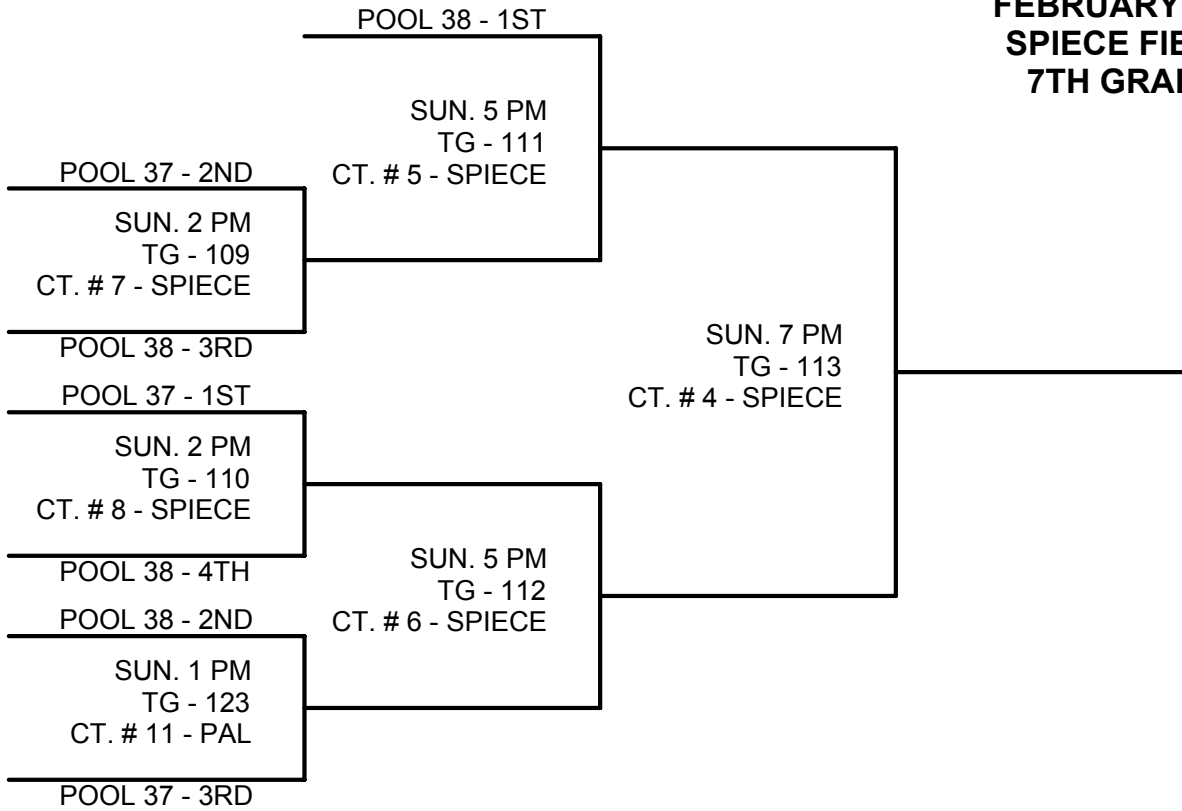

**2010 KIDS HELPING KIDS
FEBRUARY 12TH - 14TH 2010
SPIECE FIELDHOUSE
4TH GRADE GIRLS**

**2010 KIDS HELPING KIDS
FEBRUARY 12-14, 2010
SPIECE FIELDHOUSE
5TH GRADE GIRLS
DIVISION 1**

**2010 KIDS HELPING KIDS
FEBRUARY 12-14, 2010
SPIECE FIELDHOUSE
5TH GRADE GIRLS
DIVISION 2**

2010 KIDS HELPING KIDS
FEBRUARY 12TH - 14TH 2010
SPIECE FIELDHOUSE
6TH GRADE GIRLS

**2010 KIDS HELPING KIDS
FEBRUARY 12-14, 2010
SPIECE FIELDHOUSE
7TH GRADE GIRLS**

**2010 KIDS HELPING KIDS
FEBRUARY 12-14, 2010
SPIECE FIELDHOUSE
8TH GRADE GIRLS**