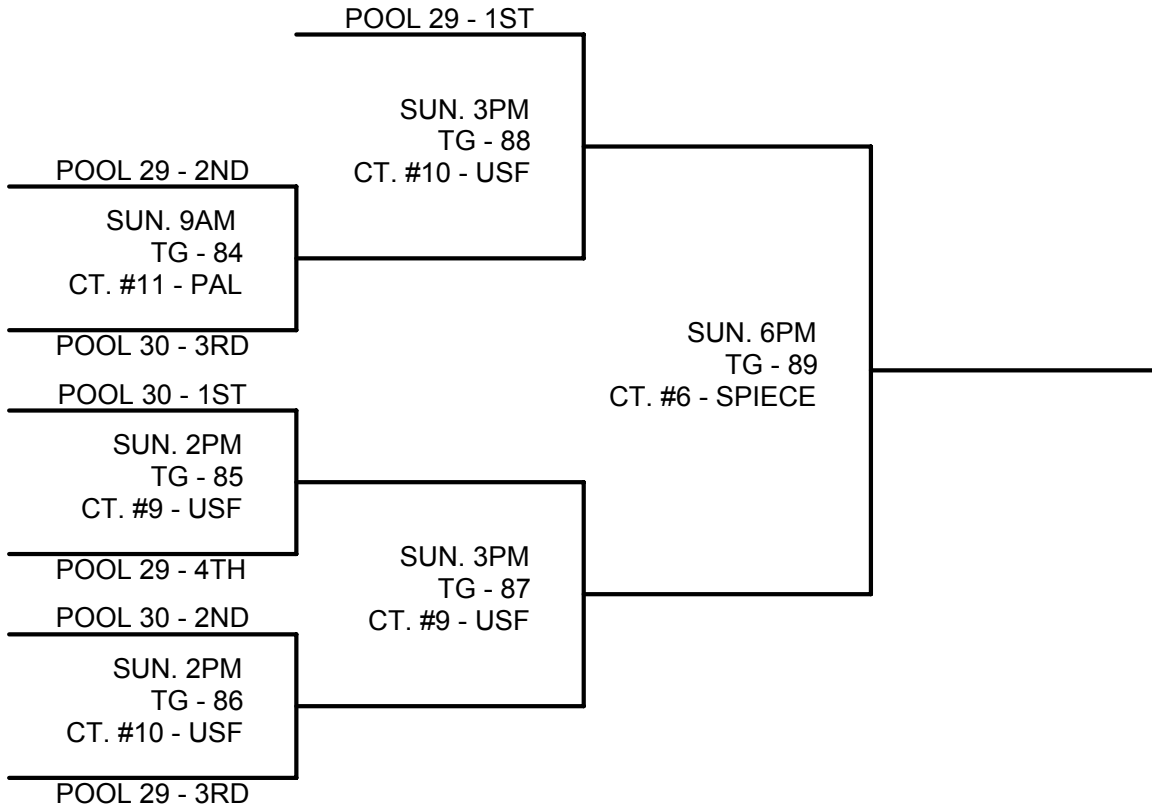

**2010 KIDS HELPING KIDS
FEBRUARY 12TH - 14TH 2010
SPIECE FIELDHOUSE
4TH GRADE GIRLS**

**2010 KIDS HELPING KIDS
FEBRUARY 12-14, 2010
SPIECE FIELDHOUSE
5TH GRADE GIRLS
DIVISION 1**

**2010 KIDS HELPING KIDS
FEBRUARY 12-14, 2010
SPIECE FIELDHOUSE
5TH GRADE GIRLS
DIVISION 2**

2010 KIDS HELPING KIDS
FEBRUARY 12TH - 14TH 2010
SPIECE FIELDHOUSE
6TH GRADE GIRLS

**2010 KIDS HELPING KIDS
FEBRUARY 12-14, 2010
SPIECE FIELDHOUSE
7TH GRADE GIRLS**

**2010 KIDS HELPING KIDS
FEBRUARY 12-14, 2010
SPIECE FIELDHOUSE
8TH GRADE GIRLS**