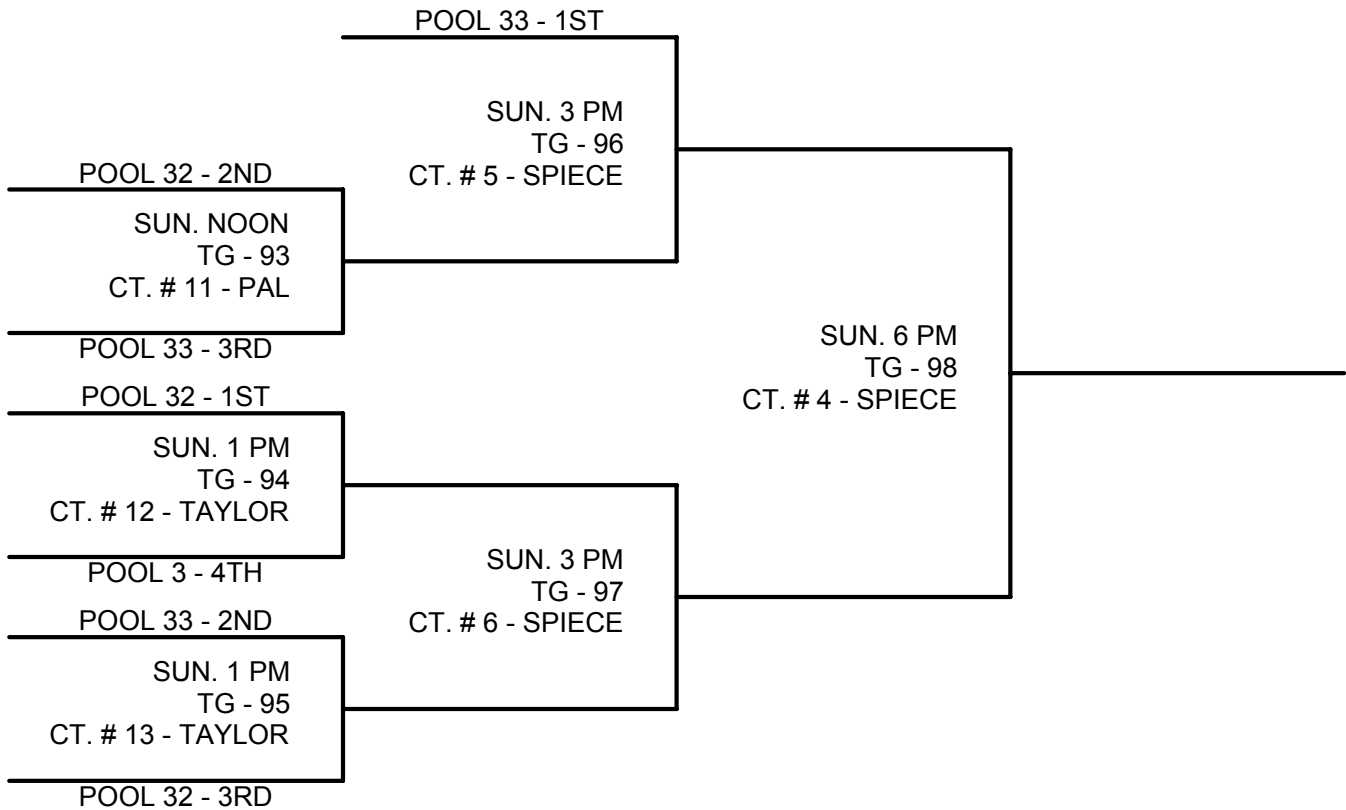

**2010 KIDS HELPING KIDS
FEBRUARY 12TH - 14TH 2010
SPIECE FIELDHOUSE
4TH GRADE GIRLS**

**2010 KIDS HELPING KIDS
FEBRUARY 12-14, 2010
SPIECE FIELDHOUSE
5TH GRADE GIRLS
DIVISION 1**

**2010 KIDS HELPING KIDS
FEBRUARY 12-14, 2010
SPIECE FIELDHOUSE
5TH GRADE GIRLS
DIVISION 2**

2010 KIDS HELPING KIDS
FEBRUARY 12TH - 14TH 2010
SPIECE FIELDHOUSE
6TH GRADE GIRLS

**2010 KIDS HELPING KIDS
FEBRUARY 12-14, 2010
SPIECE FIELDHOUSE
7TH GRADE GIRLS**

**2010 KIDS HELPING KIDS
FEBRUARY 12-14, 2010
SPIECE FIELDHOUSE
8TH GRADE GIRLS**